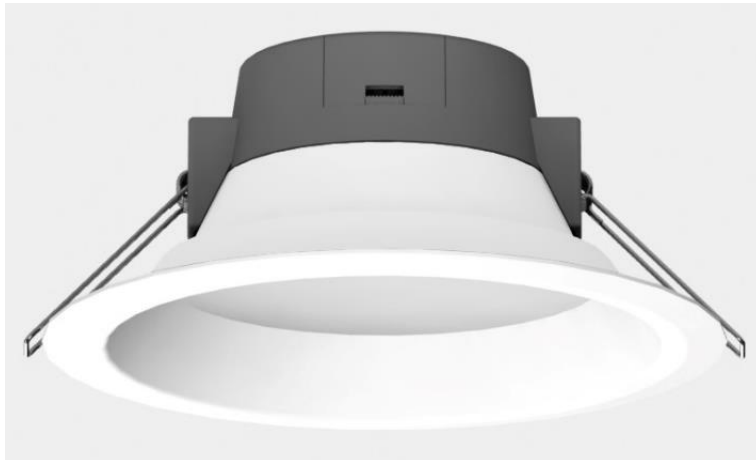

DATA SHEET

LEDVANCE® LED Value Downlight ALU

The LEDVANCE® LED Value Downlight ALU is a recessed downlight with simple and practical appearance. Recessed diffuser with reflector (housing) generate suitable lighting. While there is no compromise on energy saving, with high efficacy SMD LED and high system transformation, system efficacy reaches 100lm/W. 3 kinds of cutouts with 5 types of lumen packages make it flexible in use. Exposed part IP54 provides additional protection against humidity in the indoor environment. All these features make LED Value Downlight ALU an ideal solution for indoor applications.

Product Features & Benefits

- Available in 4", 6" and 8"
- Available in 9W, 13W, 16W, 20W and 24W
- Aluminium housing leads to reliable heat dissipation
- Recessed diffuser with reflector (housing) generate suitable lighting
- System efficacy 100lm/W leads to energy saving
- Standard 3000K/ 4000K/ 6500K CCT
- CRI>80, SDCM<5
- Exposed part IP54 provides additional protection against humidity
- Less than 100mm product height make it easy to fit in tight ceiling spaces
- 30,000hrs lifetime reduce maintenance costs
- IP safe high efficient SMD ensure system liability and legal risks free
- Safety Compliance Certificates – CB & CCC