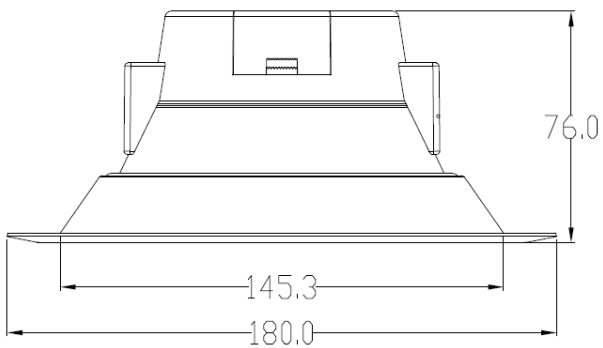

Product Features & Benefits

- Available in 4", 6" and 8"
- Available in 9W, 13W, 16W, 20W and 24W
- Aluminium housing leads to reliable heat dissipation
- Recessed diffuser with reflector (housing) generate suitable lighting
- System efficacy 100lm/W leads to energy saving
- Standard 3000K/ 4000K/ 6500K CCT
- CRI>80, SDCM<5
- Exposed part IP54 provides additional protection against humidity
- Less than 100mm product height make it easy to fit in tight ceiling spaces
- 30,000hrs lifetime reduce maintenance costs
- IP safe high efficient SMD ensure system liability and legal risks free
- Safety Compliance Certificates – CB & CCC

Application Areas:

- General lighting in corridors
- Reception areas
- Indoor circulation areas

General Specifications

LEDVANCE® LED Value Downlight ALU		4"	6"	6"	8"	8"
Electrical	Wattage	9W	13W	16W	20W	24W
	Input voltage	220 - 240VAC, 50/60Hz				
	Power factor	0.9				
	THD	<20%				
	Surge protection	1KV (L-N)				
	Inrush current peak	5.5A	14.3A	14.3A	18.5A	18.5A
	Protection class	Class II				
Optical	Lumen package @4000K	900lm	1300lm	1600lm	2000lm	2400lm
	CCT (K)	3000/4000/6500				
	CRI	>80				
	SDCM	<5				
	System efficacy @4000K	100lm/W	100lm/W	100lm/W	100lm/W	100lm/W
	Beam angle	100°	100°	100°	100°	100°
Mechanical	Size (LxH)	Φ132x58mm	Φ180x76mm	Φ180x76mm	Φ220x89mm	Φ220x89mm
	Cut out	Φ110±5mm	Φ150±5mm	Φ150±5mm	Φ190±5mm	Φ190±5mm
	Weight	120g	213g	213g	304g	304g
	Housing material	Aluminum in White				
	Ingress protection	IP20/ IP54 (exposed part)				
Others	Rated lifetime	30,000 hrs L70 @Ta 45°C				
	Operating temperature	-20 - +45°C				
	Storage temperature	-20 - +70°C				

Polar intensity diagram:

Drawing/Dimensions:

LED Value Downlight ALU 105

 $\Phi 105 \pm 5$ mm

LED Value Downlight ALU 150

 $\Phi 150 \pm 5$ mm

LED Value Downlight ALU 190

 $\Phi 190 \pm 5$ mm