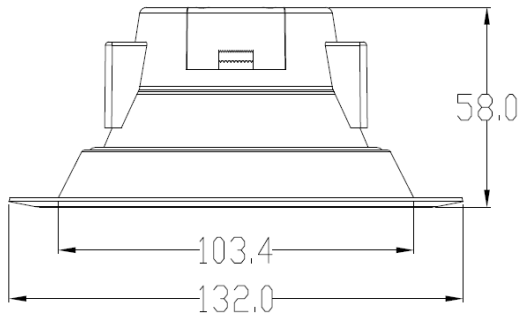

Application Areas:

- General lighting in corridors
- Reception areas
- Indoor circulation areas

General Specifications

LEDVANCE® LED Value Downlight ALU		4"	6"	6"	8"	8"
Electrical	Wattage	9W	13W	16W	20W	24W
	Input voltage	220 - 240VAC, 50/60Hz				
	Power factor	0.9				
	THD	<20%				
	Surge protection	1KV (L-N)				
	Inrush current peak	5.5A	14.3A	14.3A	18.5A	18.5A
	Protection class	Class II				
Optical	Lumen package @4000K	900lm	1300lm	1600lm	2000lm	2400lm
	CCT (K)	3000/4000/6500				
	CRI	>80				
	SDCM	<5				
	System efficacy @4000K	100lm/W	100lm/W	100lm/W	100lm/W	100lm/W
	Beam angle	100°	100°	100°	100°	100°
Mechanical	Size (LxH)	Φ132x58mm	Φ180x76mm	Φ180x76mm	Φ220x89mm	Φ220x89mm
	Cut out	Φ110±5mm	Φ150±5mm	Φ150±5mm	Φ190±5mm	Φ190±5mm
	Weight	120g	213g	213g	304g	304g
	Housing material	Aluminum in White				
	Ingress protection	IP20/ IP54 (exposed part)				
Others	Rated lifetime	30,000 hrs L70 @Ta 45°C				
	Operating temperature	-20 - +45°C				
	Storage temperature	-20 - +70°C				

Polar intensity diagram:

Drawing/Dimensions:

LED Value Downlight ALU 105

 $\Phi 105 \pm 5$ mm

LED Value Downlight ALU 150

 $\Phi 150 \pm 5$ mm

LED Value Downlight ALU 190

 $\Phi 190 \pm 5$ mm