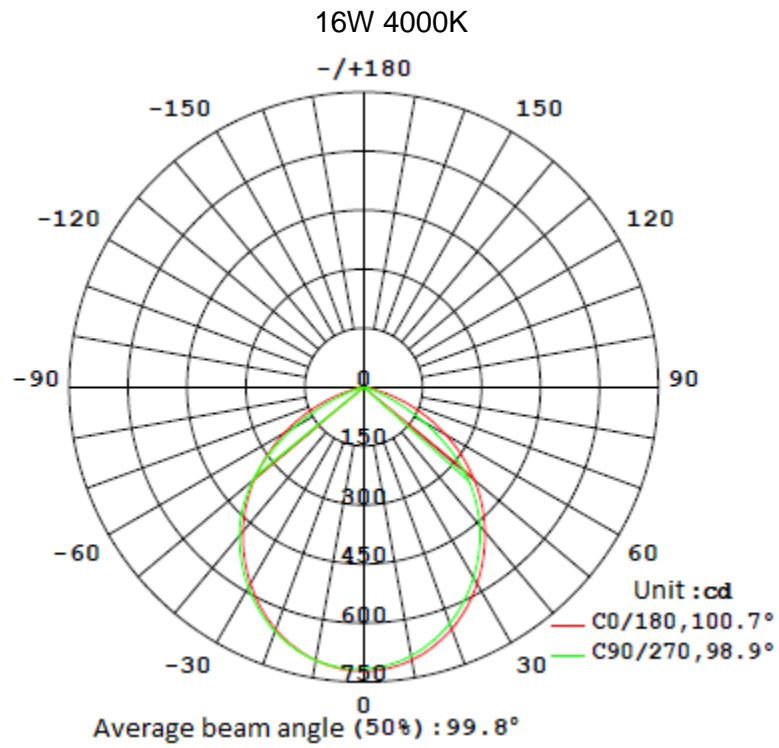

Application Areas:

- General lighting in corridors
- Reception areas
- Indoor circulation areas

General Specifications

LEDVANCE® LED Value Downlight ALU		4"	6"	6"	8"	8"
Electrical	Wattage	9W	13W	16W	20W	24W
	Input voltage	220 - 240VAC, 50/60Hz				
	Power factor	0.9				
	THD	<20%				
	Surge protection	1KV (L-N)				
	Inrush current peak	5.5A	14.3A	14.3A	18.5A	18.5A
	Protection class	Class II				
Optical	Lumen package @4000K	900lm	1300lm	1600lm	2000lm	2400lm
	CCT (K)	3000/4000/6500				
	CRI	>80				
	SDCM	<5				
	System efficacy @4000K	100lm/W	100lm/W	100lm/W	100lm/W	100lm/W
	Beam angle	100°	100°	100°	100°	100°
Mechanical	Size (LxH)	Φ132x58mm	Φ180x76mm	Φ180x76mm	Φ220x89mm	Φ220x89mm
	Cut out	Φ110±5mm	Φ150±5mm	Φ150±5mm	Φ190±5mm	Φ190±5mm
	Weight	120g	213g	213g	304g	304g
	Housing material	Aluminum in White				
	Ingress protection	IP20/ IP54 (exposed part)				
Others	Rated lifetime	30,000 hrs L70 @Ta 45°C				
	Operating temperature	-20 - +45°C				
	Storage temperature	-20 - +70°C				

Polar intensity diagram:

Drawing/Dimensions:

LED Value Downlight ALU 105

 $\Phi 105 \pm 5$ mm

LED Value Downlight ALU 150

 $\Phi 150 \pm 5$ mm

LED Value Downlight ALU 190

 $\Phi 190 \pm 5$ mm