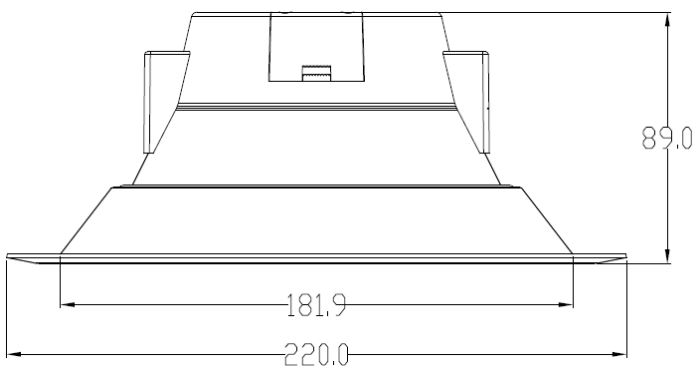

Application Areas:

- General lighting in corridors
- Reception areas
- Indoor circulation areas

General Specifications

LEDVANCE® LED Value Downlight ALU		4"	6"	6"	8"	8"
Electrical	Wattage	9W	13W	16W	20W	24W
	Input voltage	220 - 240VAC, 50/60Hz				
	Power factor	0.9				
	THD	<20%				
	Surge protection	1KV (L-N)				
	Inrush current peak	5.5A	14.3A	14.3A	18.5A	18.5A
	Protection class	Class II				
Optical	Lumen package @4000K	900lm	1300lm	1600lm	2000lm	2400lm
	CCT (K)	3000/4000/6500				
	CRI	>80				
	SDCM	<5				
	System efficacy @4000K	100lm/W	100lm/W	100lm/W	100lm/W	100lm/W
	Beam angle	100°	100°	100°	100°	100°
Mechanical	Size (LxH)	Φ132x58mm	Φ180x76mm	Φ180x76mm	Φ220x89mm	Φ220x89mm
	Cut out	Φ110±5mm	Φ150±5mm	Φ150±5mm	Φ190±5mm	Φ190±5mm
	Weight	120g	213g	213g	304g	304g
	Housing material	Aluminum in White				
	Ingress protection	IP20/ IP54 (exposed part)				
Others	Rated lifetime	30,000 hrs L70 @Ta 45°C				
	Operating temperature	-20 - +45°C				
	Storage temperature	-20 - +70°C				

Polar intensity diagram:

Drawing/Dimensions:

LED Value Downlight ALU 105

 $\Phi 105 \pm 5$ mm

LED Value Downlight ALU 150

 $\Phi 150 \pm 5$ mm

LED Value Downlight ALU 190

 $\Phi 190 \pm 5$ mm